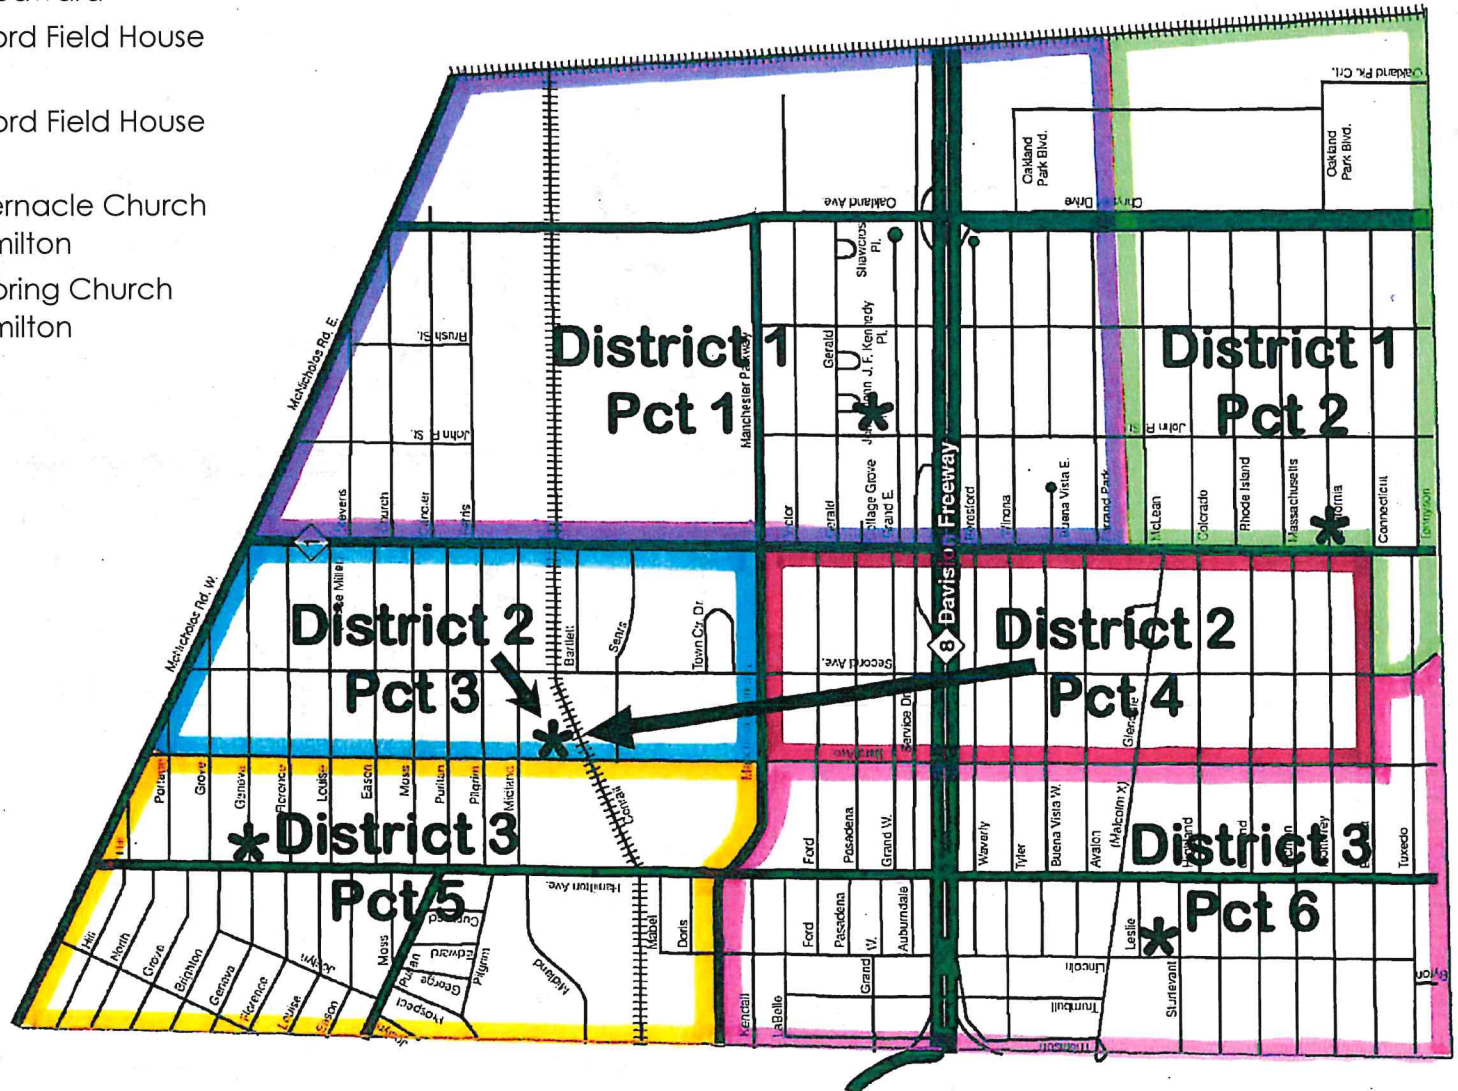

# City of Highland Park Precinct Map & Polling Locations

PRECINCT	DISTRICT	POLLING LOCATION
1	1	Downes Manor 13725 John R
2	1	Blackwell Municipal Complex 12050 Woodward
3	2	Ernest T. Ford Field House 10 Pitkin
4	2	Ernest T. Ford Field House 10 Pitkin
5	3	Faith Tabernacle Church 16548 Hamilton
6	3	Healing Spring Church 12647 Hamilton